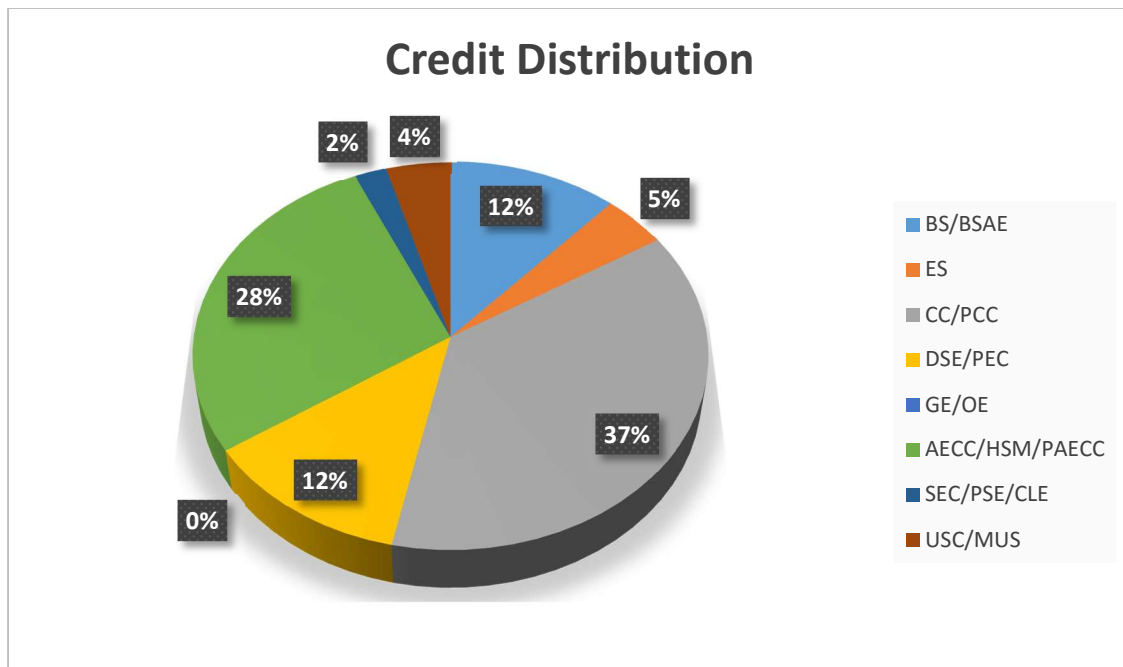

School of Engineering & Technology B. Tech Computer Science & Business Systems

Category wise Credit Distribution

School of Engineering & Technology
B. Tech Computer Science & Business Systems

SEMESTER: I

Mandatory Induction Program – Duration 3 weeks

• Physical Activity   • Creative Arts   • Universal Human Values   • Literary   • Proficiency Modules   • Lectures by Eminent People   • Visits to Local Areas   • Familiarization to Department/Branch & Innovations

Sl No	Course Title	Code	Credit	Type		
				L	T	P
1	Discrete Mathematics	7000021101	3	3	0	0
2	Probability & Statistics	7000021102	3	3	0	0
3	Fundamentals of Computer Science	1000021101	3	3	0	0
4	Principles of Electrical Engineering	8000021101	3	3	0	0
5	Fundamentals of Physics	7000021103	3	3	0	0
6	Business Communication & Value Science - I	4000021101	4	3	0	0
7	Fundamentals of Computer Science Lab	1000021201	1	0	0	2
8	Principles of Electrical Engineering Lab	8000021201	1	0	0	2
9	Fundamentals of Physics Lab	7000021201	1	0	0	2
10	Foreign Language - I	6000021101	2	2	0	0
Total Credit (L:20, T: 0, P: 6)			24	26 (hrs./Week)